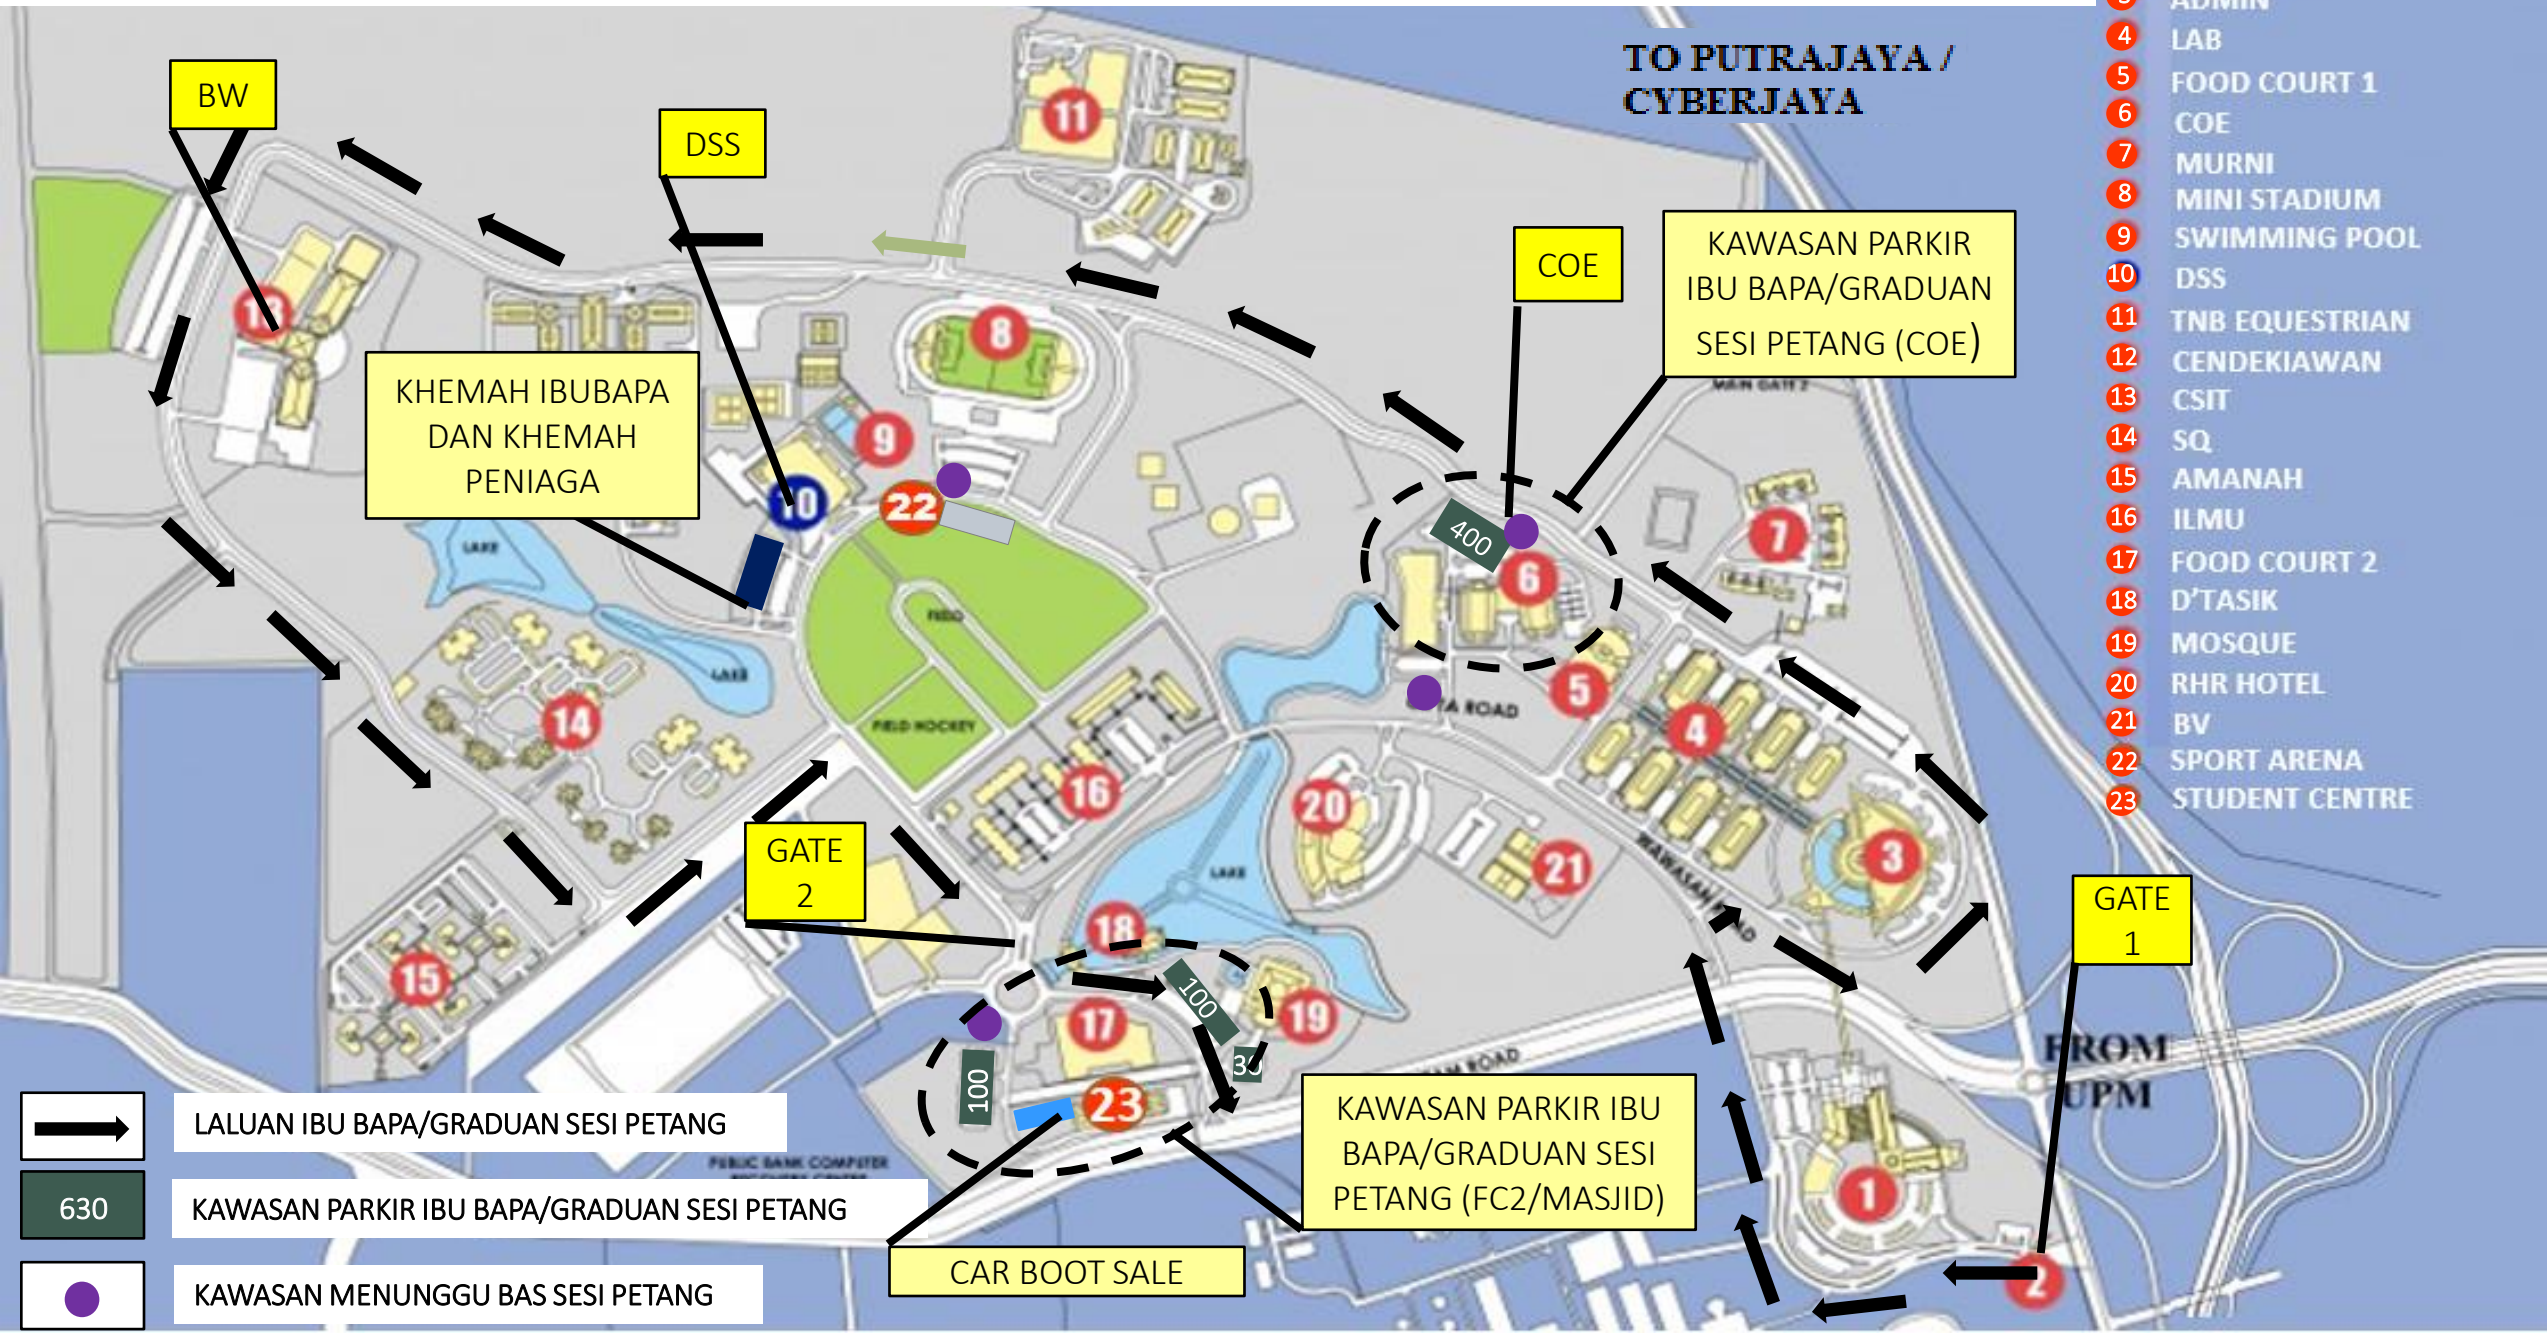

# PETA LALUAN VVIP/VIP/PETUGAS/OKU/PEMBERITA

- 1 LIBRARY
- 2 MAIN GATE
- 3 ADMIN
- 4 LAB
- 5 FOOD COURT 1
- 6 COE
- 7 MURNI
- 8 MINI STADIUM
- 9 SWIMMING POOL
- 10 DSS
- 11 TNB EQUESTRIAN
- 12 CENDEKIAWAN
- 13 CSIT
- 14 SQ
- 15 AMANAH
- 16 ILMU
- 17 FOOD COURT 2
- 18 D'TASIK
- 19 MOSQUE
- 20 RHR HOTEL
- 21 BV
- 22 SPORT ARENA
- 23 STUDENT CENTRE

# PETA LALUAN IBU BAPA/GRADUAN SESI 1A

- 1 LIBRARY
- 2 MAIN GATE
- 3 ADMIN
- 4 LAB
- 5 FOOD COURT 1
- 6 COE
- 7 MURNI
- 8 MINI STADIUM
- 9 SWIMMING POOL
- 10 DSS
- 11 TNB EQUESTRIAN
- 12 CENDEKIAWAN
- 13 CSIT
- 14 SQ
- 15 AMANAH
- 16 ILMU
- 17 FOOD COURT 2
- 18 D'TASIK
- 19 MOSQUE
- 20 RHR HOTEL
- 21 BV
- 22 SPORT ARENA
- 23 STUDENT CENTRE

KHEMAH IBUBAPA DAN KHEMAH PENIAGA

GATE 2

GATE 1

TO PUTRAJAYA / CYBERJAYA

FROM UPM

# PETA LALUAN IBU BAPA/GRADUAN SESI 1B

- 1 LIBRARY
- 2 MAIN GATE
- 3 ADMIN
- 4 LAB
- 5 FOOD COURT 1
- 6 COE
- 7 MURNI
- 8 MINI STADIUM
- 9 SWIMMING POOL
- 10 DSS
- 11 TNB EQUESTRIAN
- 12 CENDEKIAWAN
- 13 CSIT
- 14 SQ
- 15 AMANAH
- 16 ILMU
- 17 FOOD COURT 2
- 18 D'TASIK
- 19 MOSQUE
- 20 RHR HOTEL
- 21 BV
- 22 SPORT ARENA
- 23 STUDENT CENTRE