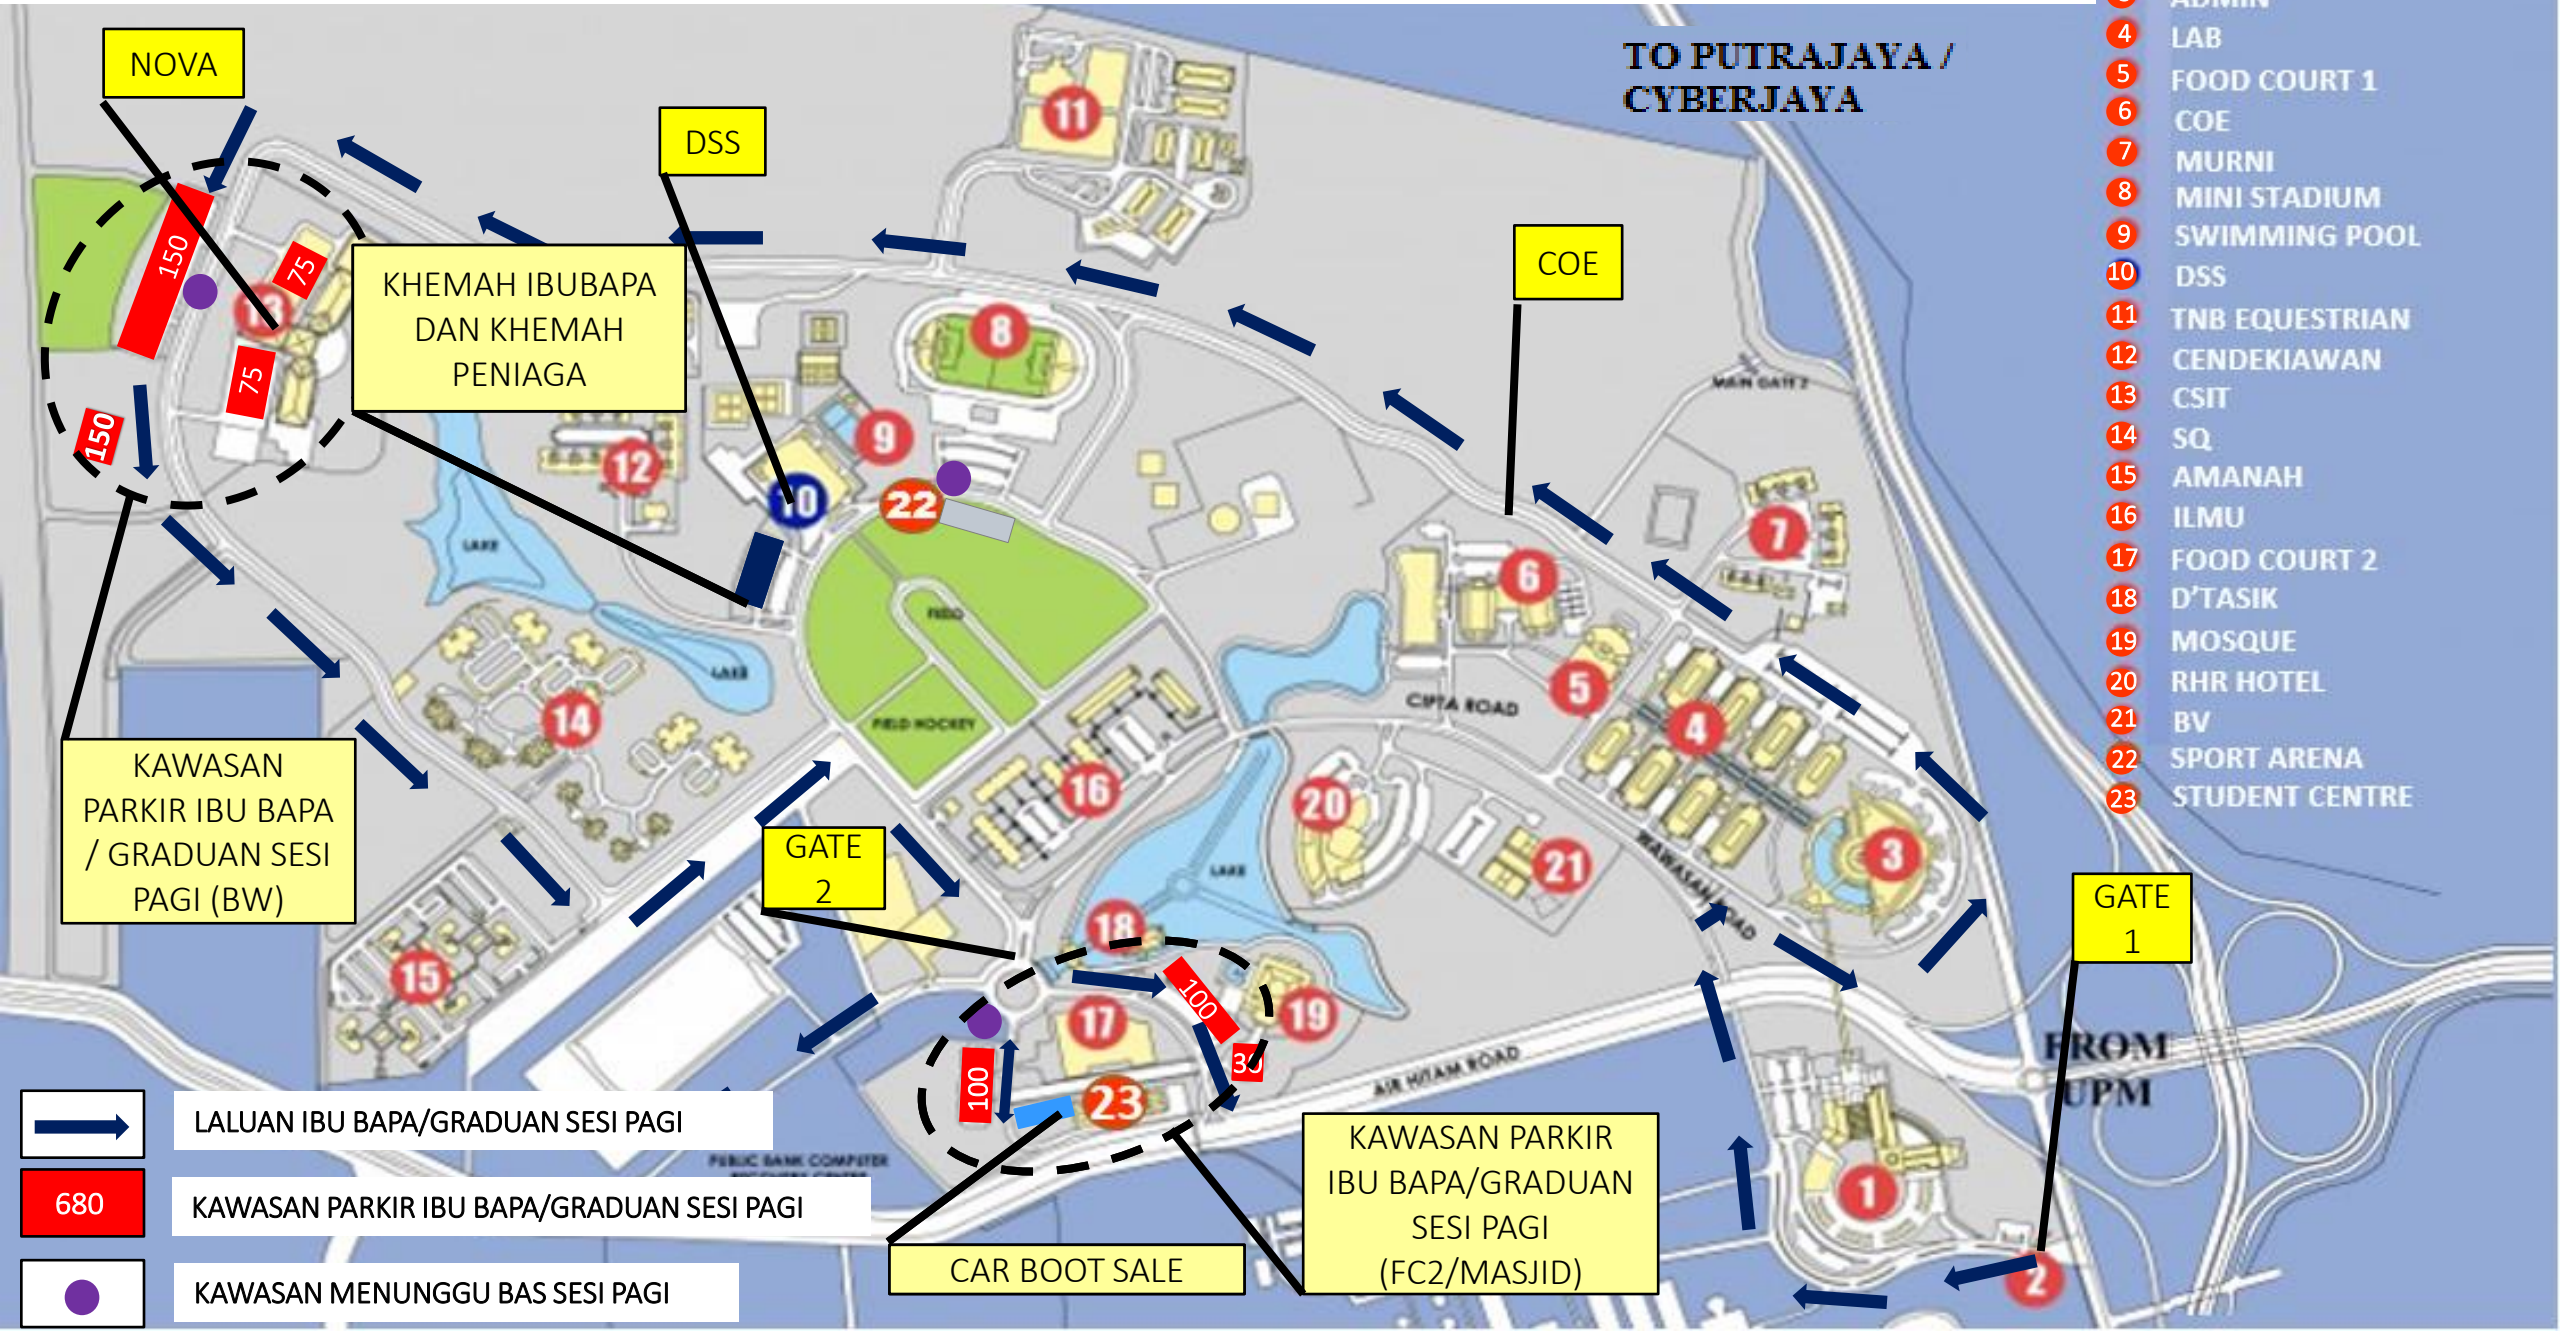

PETA LALUAN IBU BAPA/GRADUAN SESI 1A

- 1 LIBRARY
- 2 MAIN GATE
- 3 ADMIN
- 4 LAB
- 5 FOOD COURT 1
- 6 COE
- 7 MURNI
- 8 MINI STADIUM
- 9 SWIMMING POOL
- 10 DSS
- 11 TNB EQUESTRIAN
- 12 CENDEKIAWAN
- 13 CSIT
- 14 SQ
- 15 AMANAH
- 16 ILMU
- 17 FOOD COURT 2
- 18 D'TASIK
- 19 MOSQUE
- 20 RHR HOTEL
- 21 BV
- 22 SPORT ARENA
- 23 STUDENT CENTRE

- LALUAN IBU BAPA/GRADUAN SESI PAGI
- KAWASAN PARKIR IBU BAPA/GRADUAN SESI PAGI
- KAWASAN MENUNGGU BAS SESI PAGI

CAR BOOT SALE

KAWASAN PARKIR IBU BAPA/GRADUAN SESI PAGI (FC2/MASJID)

KAWASAN PARKIR IBU BAPA / GRADUAN SESI PAGI (BW)

KHEMAH IBUBAPA DAN KHEMAH PENIAGA

GATE 2

GATE 1

TO PUTRAJAYA / CYBERJAYA

FROM UPM